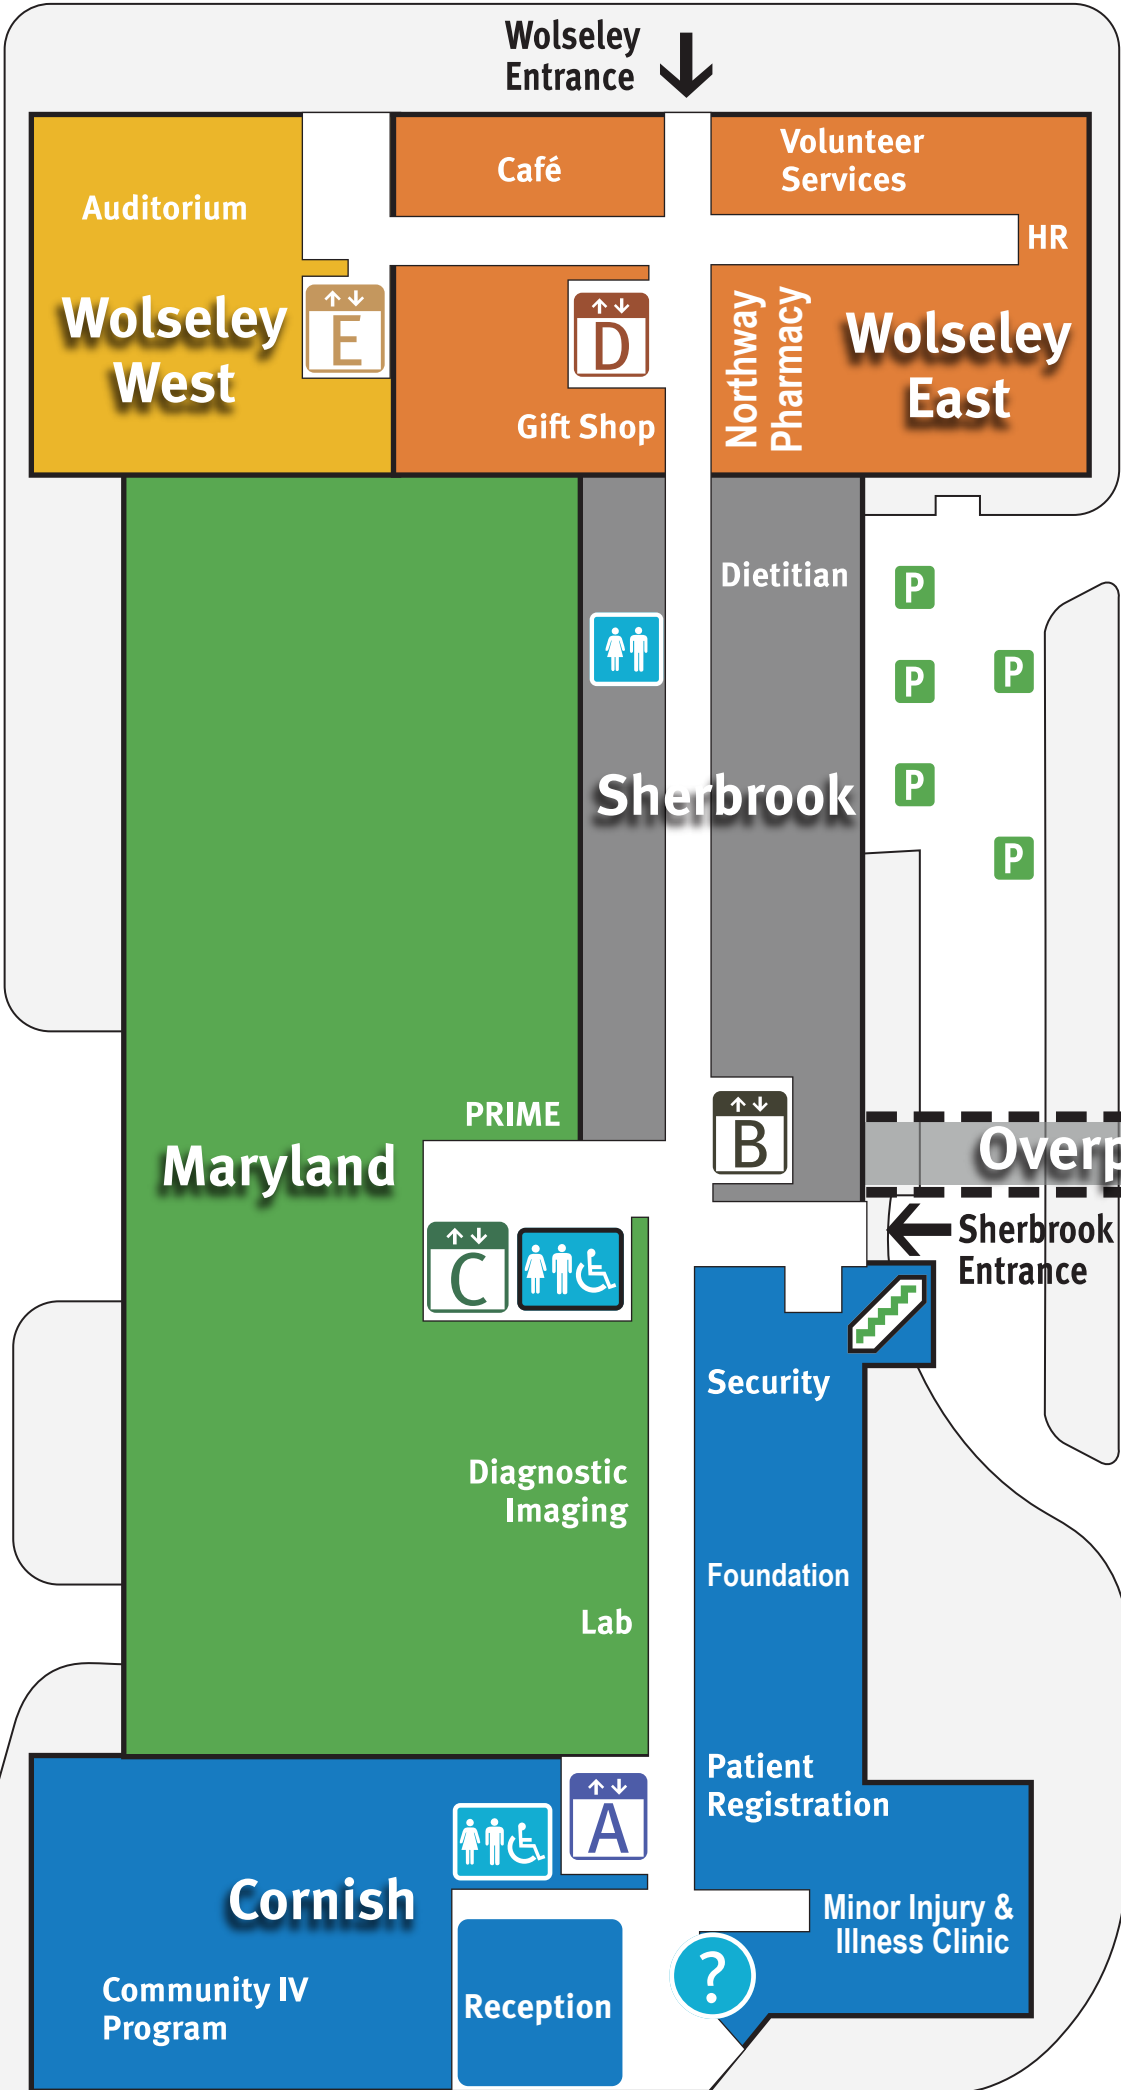

Misericordia  
Terrace  
Independent  
Living

WOLSELEY AVENUE

MARYLAND STREET

STREET

SHERBROOK

- Information
- Elevators
- Stairs
- Washrooms
- Bus Stop
- Parking

CORNISH AVENUE

FIRE LANE NO PARKING