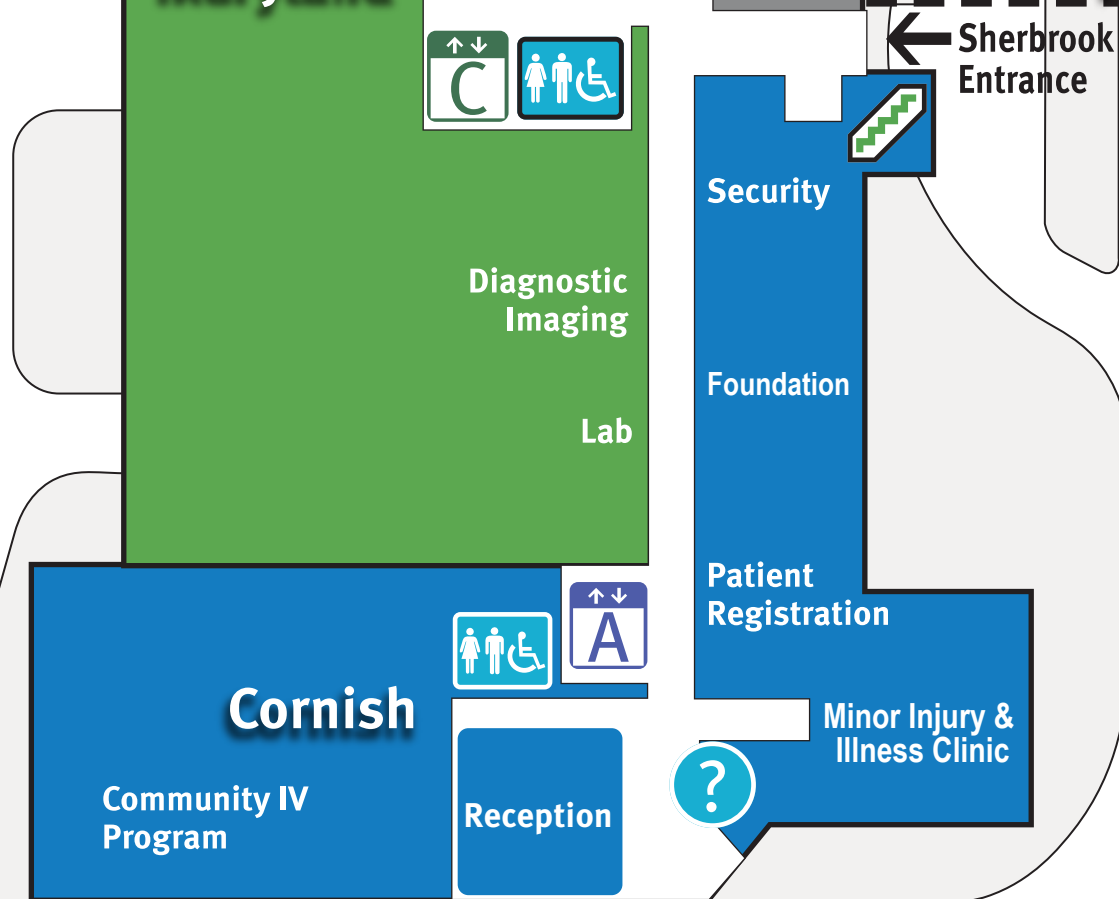

Misericordia
Terrace
Assisted Living

WOLSELEY AVENUE

MARYLAND STREET

SHERBROOK STREET

CORNISH AVENUE

FIRE LANE NO PARKING

99 Cornish Avenue Entrance

- Information
- Elevators
- Stairs
- Washrooms
- Bus Stop
- Parking